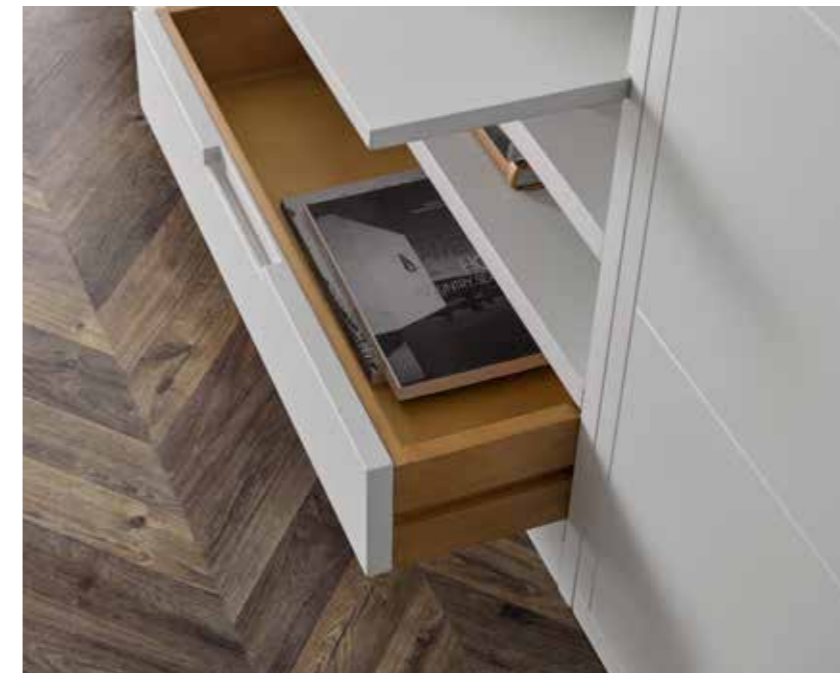

PARETE BIFACCIALE
DOUBLE-SIDED WALL UNIT
ДВУХСТВОРЧАТЫЙ ШКАФ

ART. 60.34 STYLE LINEA
RAL 9010
393 x 60 H 280 cm

go to page 60/61 to see the other side