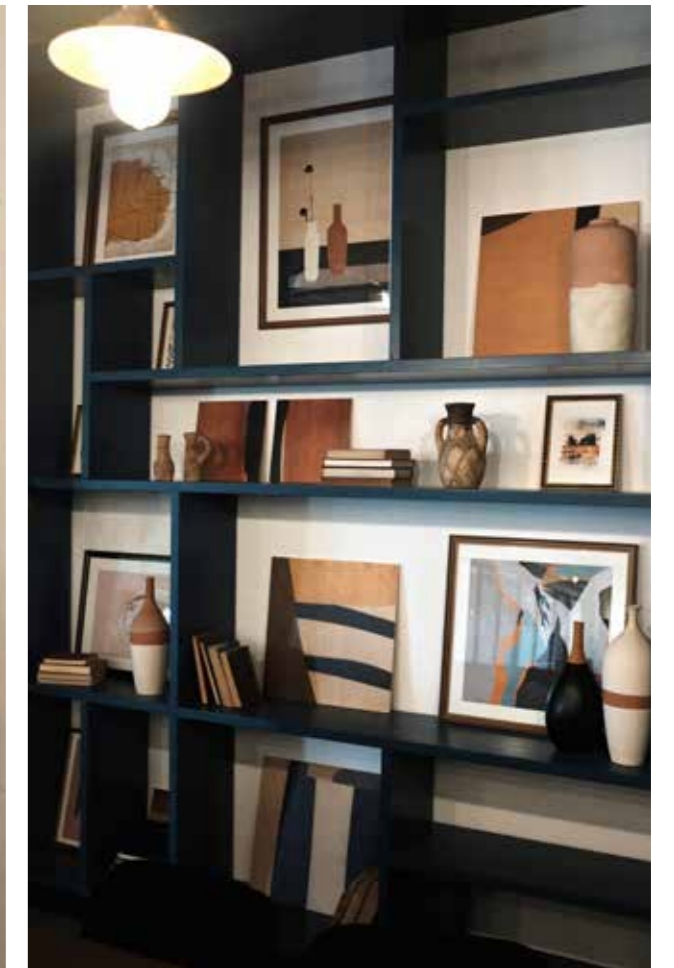

Librerie che si adattano alla tua casa al tuo stile, alla tua anima
Bookcases that adapt to your home to your style, to your soul