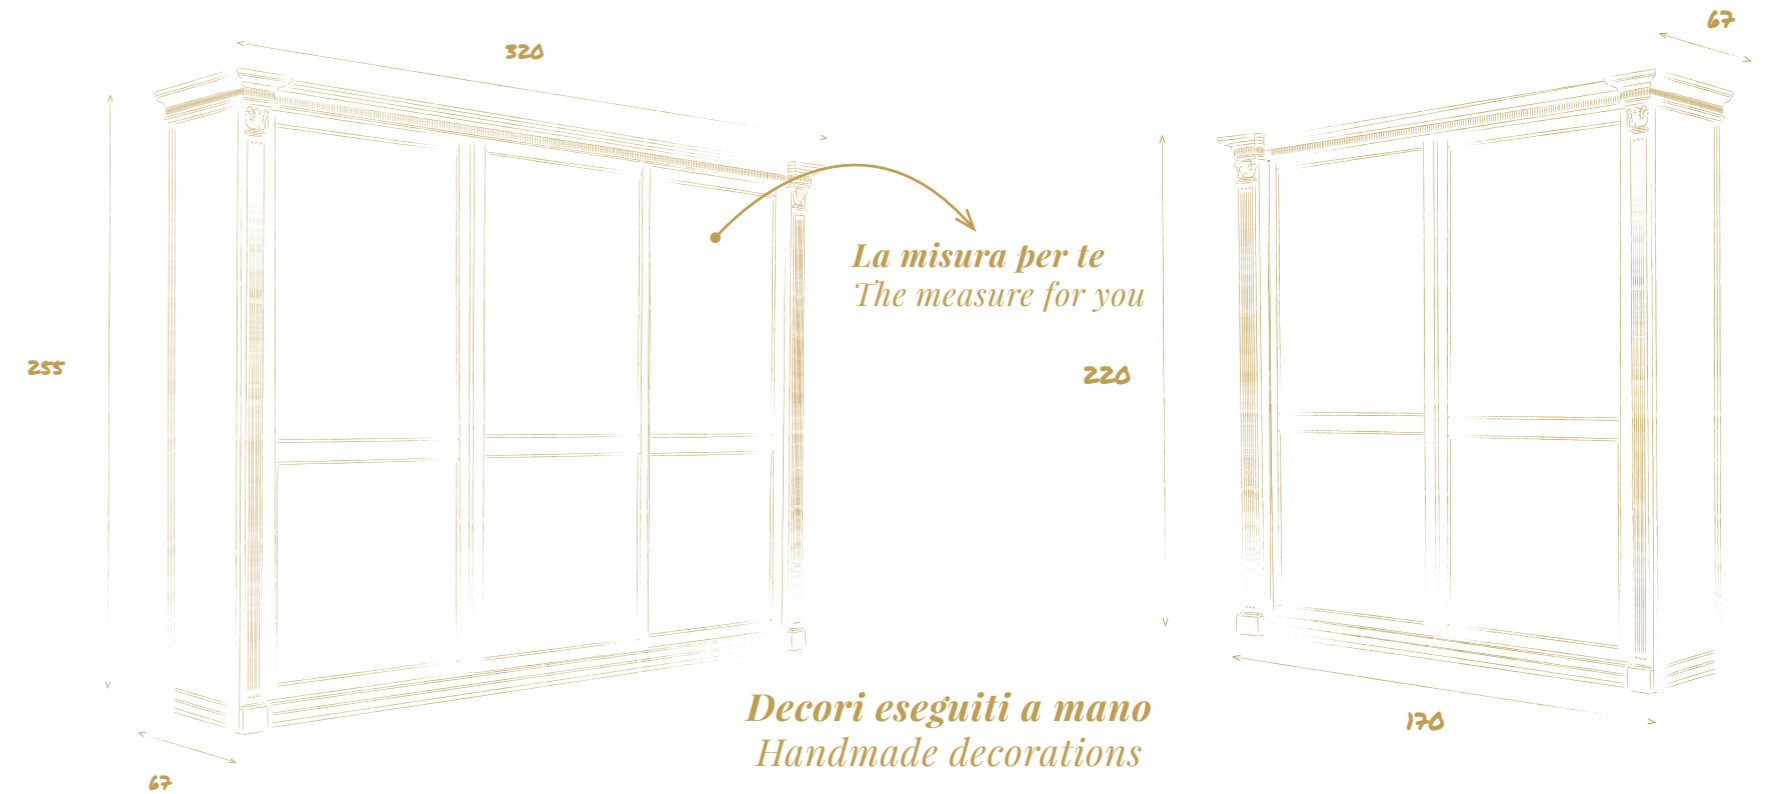

Desideri Gold
Desideri Gold

17.04 gold
Armadio
Wardrobe
F54 Noce oro
L 170 P 67 H 220 cm

Ciliegio Europeo
European cherry