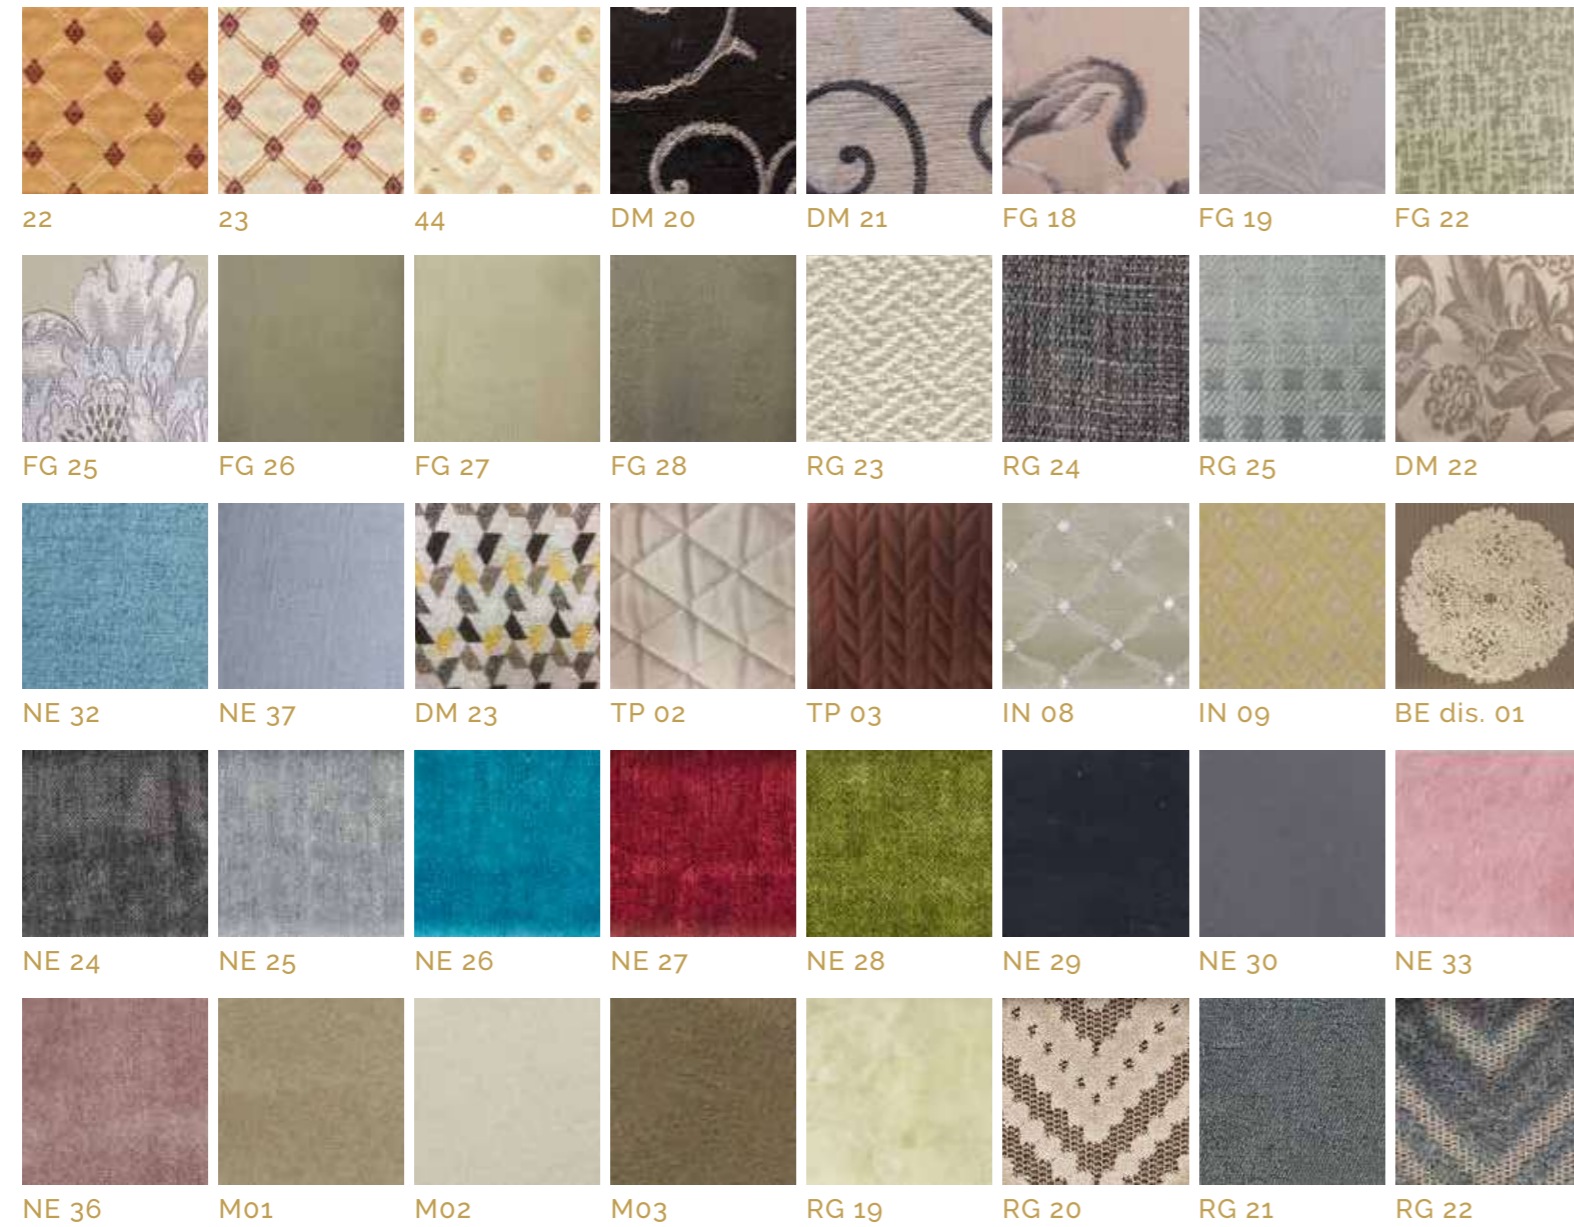

Tessuti e pelli
Fabrics and leathers